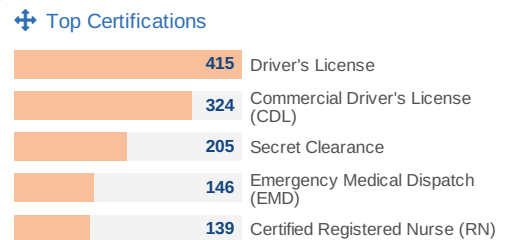

Show more...

Level of Experience

Skill

Certification

Education Level

- All education
- GED/High School
- Associate Level
- Bachelor's Degree
- Master's Degree
- Doctoral Degree

Search Definition:

All results in Greater Lowell WIA

Here is a summary of the data matching your query. Click on the links in any section to view more information.

Current Job Openings 4,898

Salary

Source

Job Type

Green Level

[Settings >](#)

▶ Employer criteria