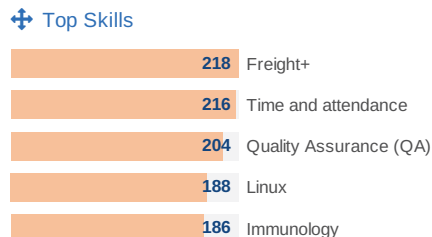

Show more...

Occupation

- All occupations
- Computer and Mathematical Occupations (SOC 15-0000.00)
- Management Occupations (SOC 11-0000.00)
- Transportation and Material Moving Occupations (SOC 53-0000.00)
- Architecture and Engineering Occupations (SOC 17-0000.00)
- Sales and Related Occupations (SOC 41-0000.00)

Show more...

Level of Experience

Skill

Certification

Education Level

- All education
- GED/High School
- Associate Level
- Bachelor's Degree
- Master's Degree
- Doctoral Degree

Search Definition:

All results in Greater Lowell WIA

Here is a summary of the data matching your query. Click on the links in any section to view more information.

Current Job Openings 4,898

Salary

Source

Job Type

Green Level

[Settings >](#)

▶ Employer criteria